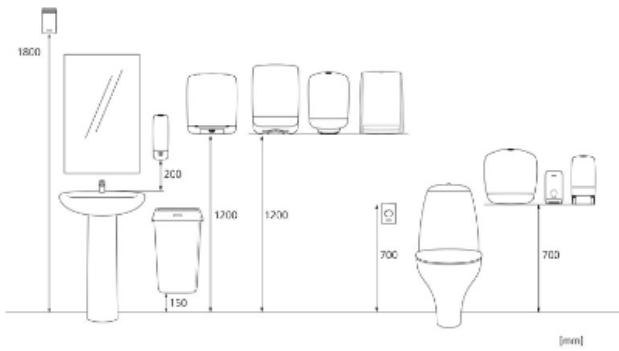

Katrin Inclusive System Toilet Dispenser With Core Catcher - White

90144

- Holds two Katrin System toilet rolls
- Seamless dispensing with drop-down roll system and adjustable roll brake
- Easy and quick to refill
- Can be refilled while the second roll is in use, so tissue is always available
- 1360 - 1836 sheets, depending on paper quality
- Two versions available: with or without core catcher
- Better paper accessibility at the front of the dispenser opening
- The lock can be used with or without a key
- No searching around inside the dispenser opening for the loose end of the paper roll
- Main raw materials of major plastic parts and lock: ABS (Acrylonitrile butadiene styrene), PC (polycarbonate), POM (polyoxymethylene)
- Katrin Inclusive dispensers are resistant to high temperatures

Product / Consumer pack

x 154 mm

y 402 mm

z 174 mm

White

0.912 kg

Transport pack

x 410 mm

z 1200 mm

72

106.654 kg

6414300090151

Measurements and installing**Related products**

103424
**Katrin Classic
System Toilet 800
ECO**

156159
**Katrin Basic System
Toilet**

968
**Katrin Plus System
Toilet 3**